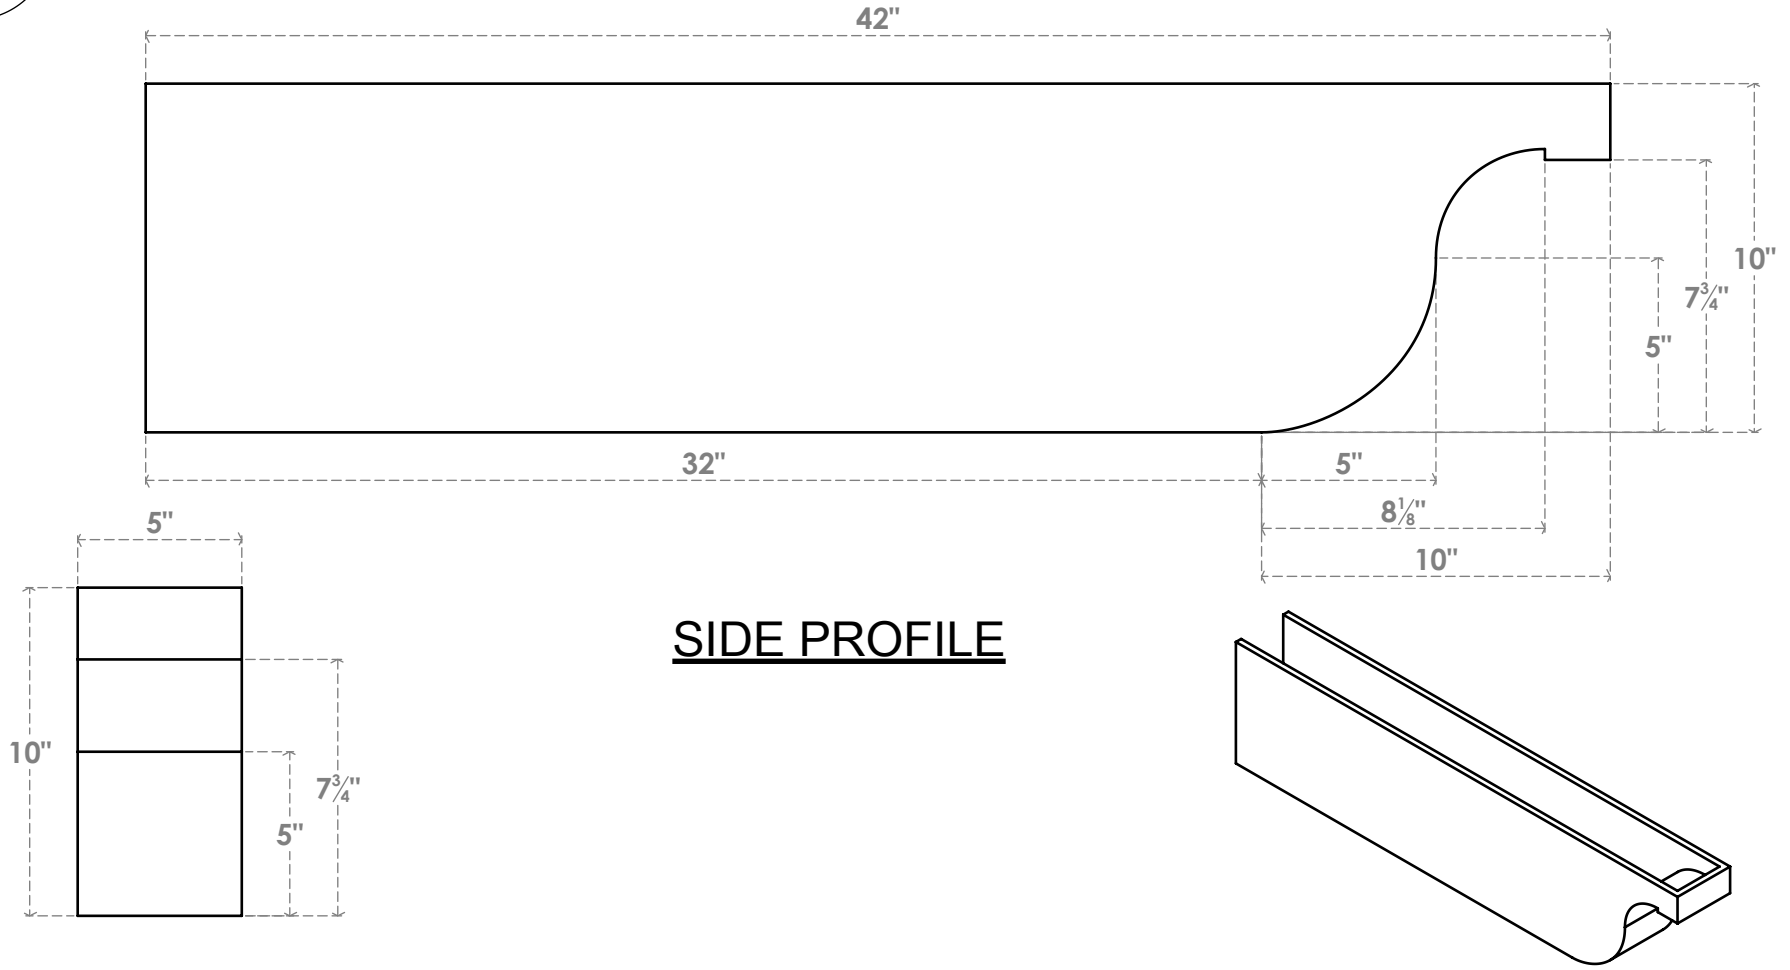

RFTP05X10X42DEL

5"W X 10"H X 42"L DEL MONTE ARCHITECTURAL GRADE PVC RAFTER TAIL

SIDE PROFILE

FRONT PROFILE

ISOMETRIC

EKENA
 MILLWORK
 EKENA MILLWORK
 2300 WEST MAIN ST.
 CLARKSVILLE, TX 75426
 TOLL FREE: 866-607-0453
 WWW.EKENAMILLWORK.COM